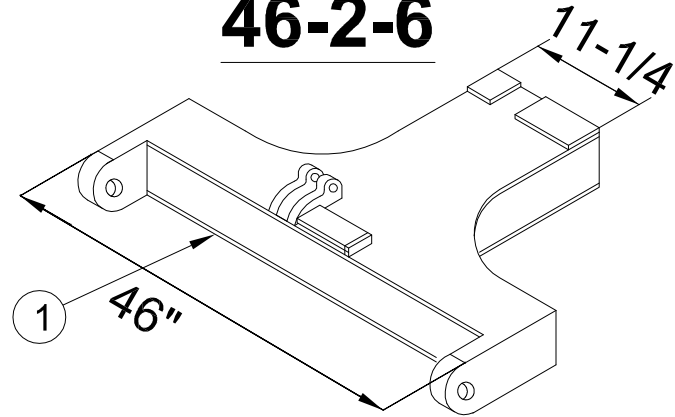

**925**

**46-2-6**

**46-1**

**46-2**

<b>HUEYS WELDING INC.</b> 7600 ALBANY HWY. MILLWOOD, GA 31552 PH. 912-285-3954	DRAWN BY:	SCALE:	UNITS	REVISIONS:	DESCRIPTION OF REVISION	PRINT NUMBER:
	WLG	N.T.S.	SAE			5000
	PRINT DATE:	MATERIAL:	TOLERANCE:			HUEY'S PART NUMBER
	1-20-11	N/A	+/- .001"			HWI WING YOKES