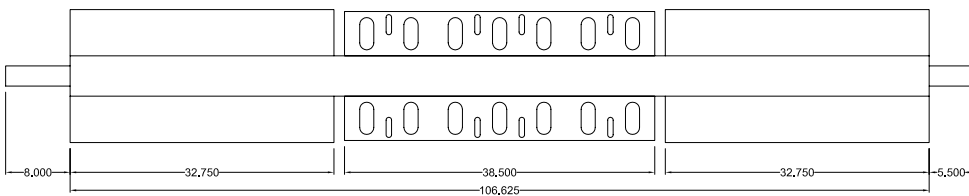

STANDARD CHAIN DRIVE

STANDARD BELT DRIVE / 900 / 925

BELT DRIVE DROP CENTER

PLASSER BELT DRIVE

REVERSIBLE BELT DRIVE

HUEYS WELDING INC.
 7600 ALBANY HWY.
 MILLWOOD, GA 31552
 PH. 912-285-3954

DRAWN BY:

WLG

PRINT DATE:
 11-5-09

SCALE:

N.T.S.

MATERIAL:
 N/A

UNITS

SAE

TOLERANCE:
 +/- .001"

REVISIONS: