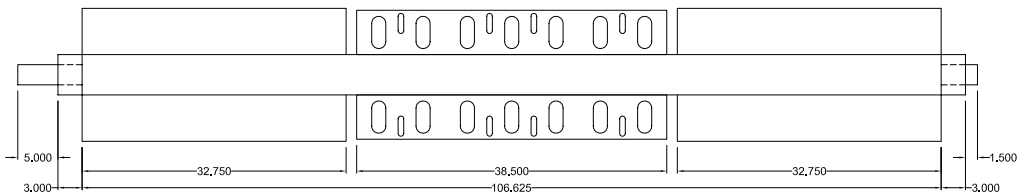

STANDARD CHAIN DRIVE

STANDARD BELT DRIVE / 900 / 925

BELT DRIVE DROP CENTER

PLASSER BELT DRIVE

REVERSIBLE BELT DRIVE

HUEYS WELDING INC.
 7600 ALBANY HWY.
 MILLWOOD, GA 31552
 PH. 912-285-3954

DRAWN BY:

WLG

PRINT DATE:
 11-5-09

SCALE:

N.T.S.

MATERIAL:
 N/A

UNITS

SAE

TOLERANCE:
 +/- .001"

REVISIONS: