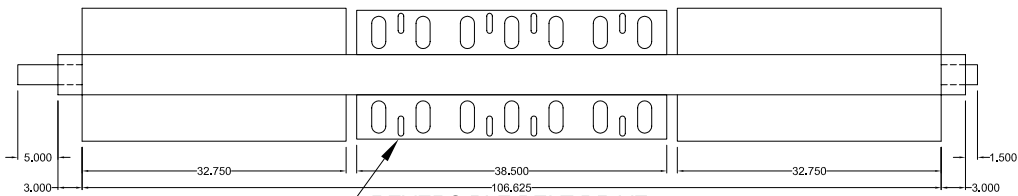

STANDARD CHAIN DRIVE

STANDARD BELT DRIVE / 900 / 925

BELT DRIVE DROP CENTER

PLASSER BELT DRIVE

REVERSIBLE BELT DRIVE

HUEYS WELDING INC.
 7600 ALBANY HWY.
 MILLWOOD, GA 31552
 PH. 912-285-3954

DRAWN BY:

WLG

PRINT DATE:
 11-5-09

SCALE:

N.T.S.

MATERIAL:
 N/A

UNITS

SAE

TOLERANCE:
 +/- .001"

REVISIONS: