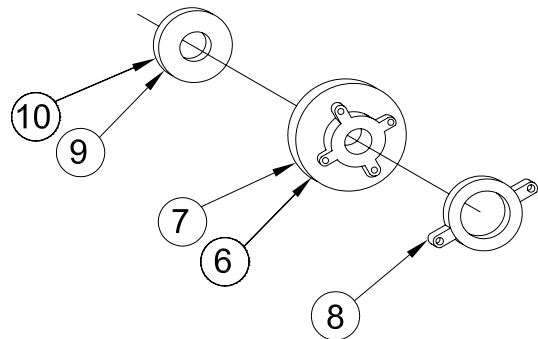

STANDARD CHAIN DRIVE

STANDARD BELT DRIVE / 900 / 925

BELT DRIVE DROP CENTER

PLASSER BELT DRIVE

REVERSIBLE BELT DRIVE

HUEYS WELDING INC.
 7600 ALBANY HWY.
 MILLWOOD, GA 31552
 PH. 912-285-3954

DRAWN BY:

WLG

PRINT DATE:
 11-5-09

SCALE:

N.T.S.

MATERIAL:
 N/A

UNITS

SAE

TOLERANCE:
 +/- .001"

REVISIONS: