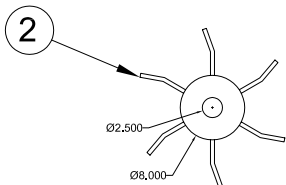

STANDARD CHAIN DRIVE

STANDARD BELT DRIVE / 900 / 925

BELT DRIVE DROP CENTER

PLASSER BELT DRIVE

REVERSIBLE BELT DRIVE

HUEYS WELDING INC.
 7600 ALBANY HWY.
 MILLWOOD, GA 31552
 PH. 912-285-3954

DRAWN BY:

WLG