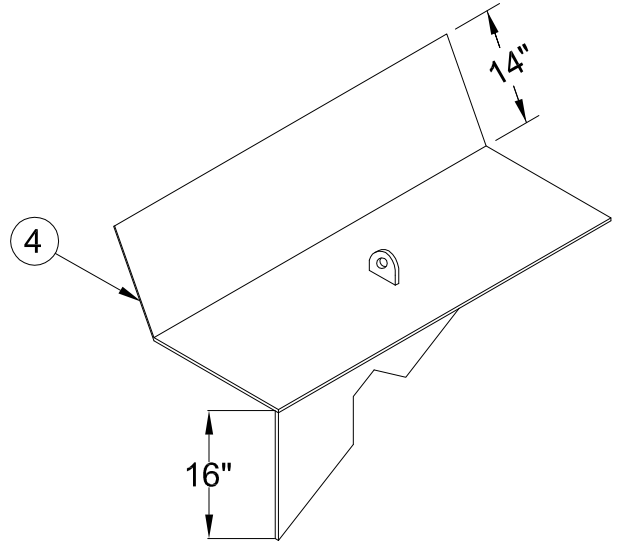

46-26 STD.

SOLID BLADE STD.

FRONT BAFFLE REVERSING BROOM

KBR-900

NORDCO STD.

PLASSER SOLID BLADE

**HUEYS WELDING INC.**  
 7600 ALBANY HWY.  
 MILLWOOD, GA 31552  
 PH. 912-285-3954

DRAWN BY: **WLG**  
 PRINT DATE: **5-20-2010**

SCALE: **N.T.S.**  
 MATERIAL: **N/A**

UNITS: **SAE**  
 TOLERANCE: **+/- .001"**

REVISIONS:	DESCRIPTION OF REVISION

PRINT NUMBER: **HWI BAFFLES**