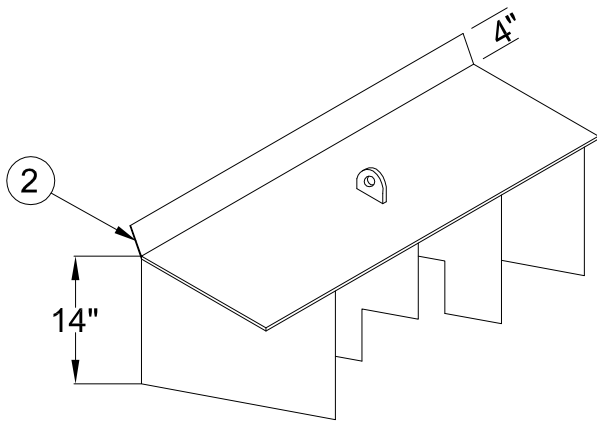

46-26 STD.

SOLID BLADE STD.

FRONT BAFFLE REVERSING BROOM

KBR-900

NORDCO STD.

PLASSER SOLID BLADE

**HUEYS WELDING INC.**  
 7600 ALBANY HWY.  
 MILLWOOD, GA 31552  
 PH. 912-285-3954

DRAWN BY: **WLG**  
 PRINT DATE: **5-20-2010**

SCALE: **N.T.S.**  
 MATERIAL: **N/A**

UNITS: **SAE**  
 TOLERANCE: **+/- .001"**

REVISIONS:	DESCRIPTION OF REVISION

PRINT NUMBER: **HWI BAFFLES**