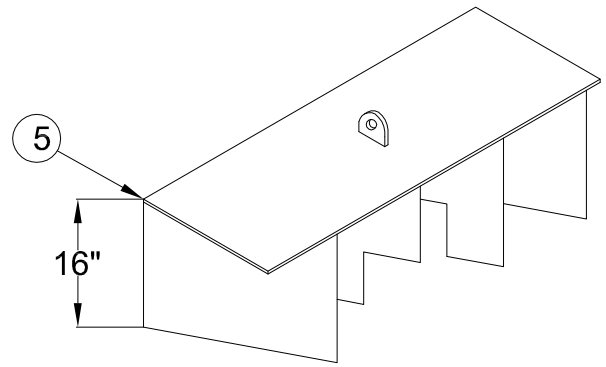

46-26 STD.

SOLID BLADE STD.

FRONT BAFFLE REVERSING BROOM

KBR-900

NORDCO STD.

PLASSER SOLID BLADE

**HUEYS WELDING INC.**  
 7600 ALBANY HWY.  
 MILLWOOD, GA 31552  
 PH. 912-285-3954

DRAWN BY: **WLG**  
 PRINT DATE: **5-20-2010**

SCALE: **N.T.S.**  
 MATERIAL: **N/A**

UNITS: **SAE**  
 TOLERANCE: **+/- .001"**

REVISIONS:	DESCRIPTION OF REVISION

PRINT NUMBER: **HWI BAFFLES**