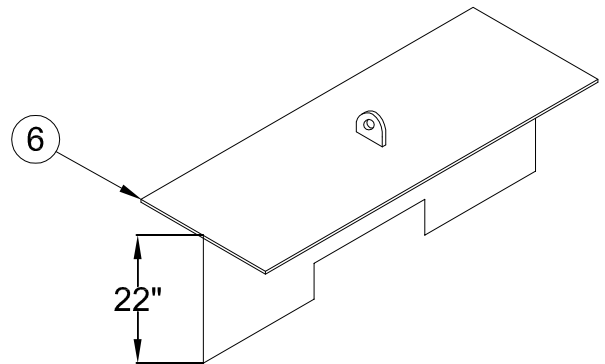

46-26 STD.

SOLID BLADE STD.

FRONT BAFFLE REVERSING BROOM

KBR-900

NORDCO STD.

PLASSER SOLID BLADE

**HUEYS WELDING INC.**  
 7600 ALBANY HWY.  
 MILLWOOD, GA 31552  
 PH. 912-285-3954

DRAWN BY: **WLG**  
 PRINT DATE: **5-20-2010**

SCALE: **N.T.S.**  
 MATERIAL: **N/A**

UNITS: **SAE**  
 TOLERANCE: **+/- .001"**

REVISIONS:	DESCRIPTION OF REVISION

PRINT NUMBER: **HWI BAFFLES**