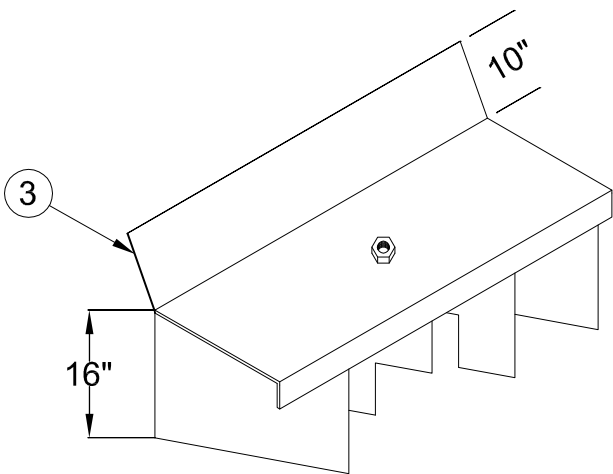

46-26 STD.

SOLID BLADE STD.

FRONT BAFFLE REVERSING BROOM

KBR-900

NORDCO STD.

PLASSER SOLID BLADE

**HUEYS WELDING INC.**  
 7600 ALBANY HWY.  
 MILLWOOD, GA 31552  
 PH. 912-285-3954

DRAWN BY: **WLG**  
 PRINT DATE: **5-20-2010**

SCALE: **N.T.S.**  
 MATERIAL: **N/A**

UNITS: **SAE**  
 TOLERANCE: **+/- .001"**

REVISIONS:	DESCRIPTION OF REVISION

PRINT NUMBER: **HWI BAFFLES**